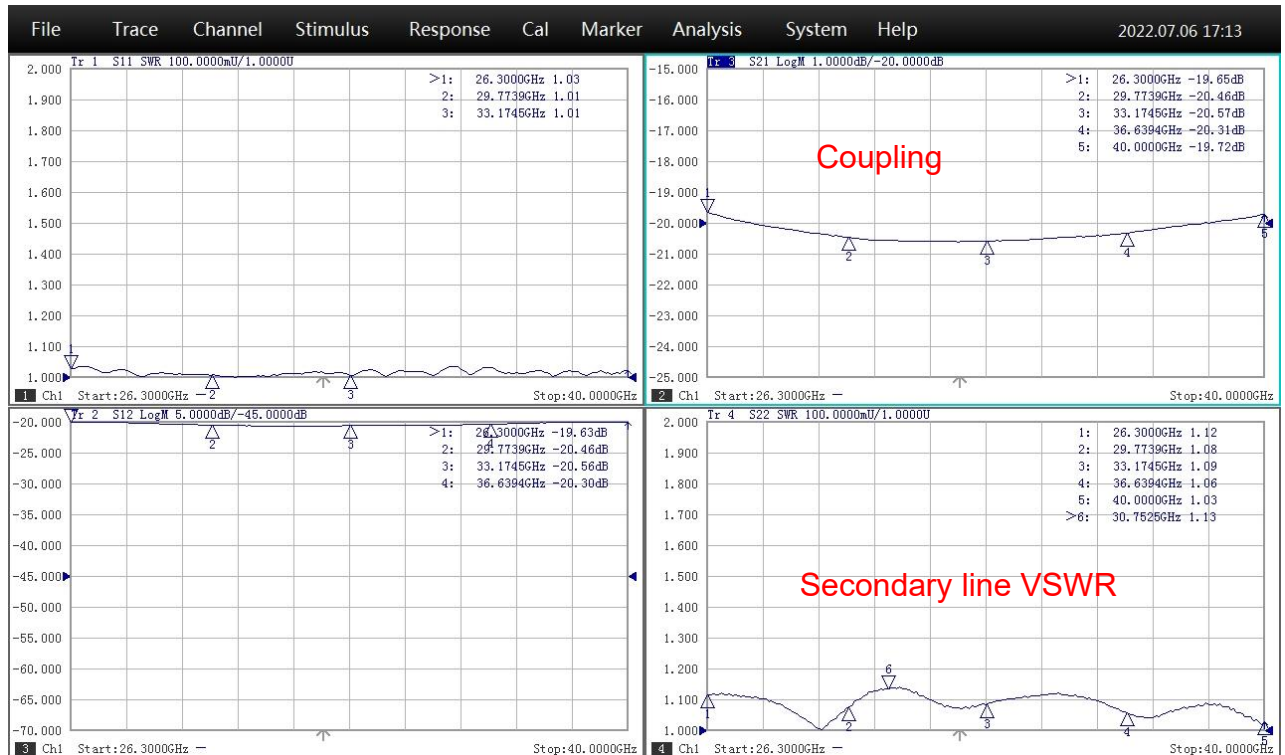

Waveguide Broadwall Directional Coupler

WDC28-20

20dB, WR28, 26.3-40 GHz, Square Cover Flange, WR28 Coupled Port

Rev 1

Typical Test Data

Waveguide Broadwall Directional Coupler

WDC28-20

20dB, WR28, 26.3-40 GHz, Square Cover Flange, WR28 Coupled Port

Rev 1

Typical Test Data