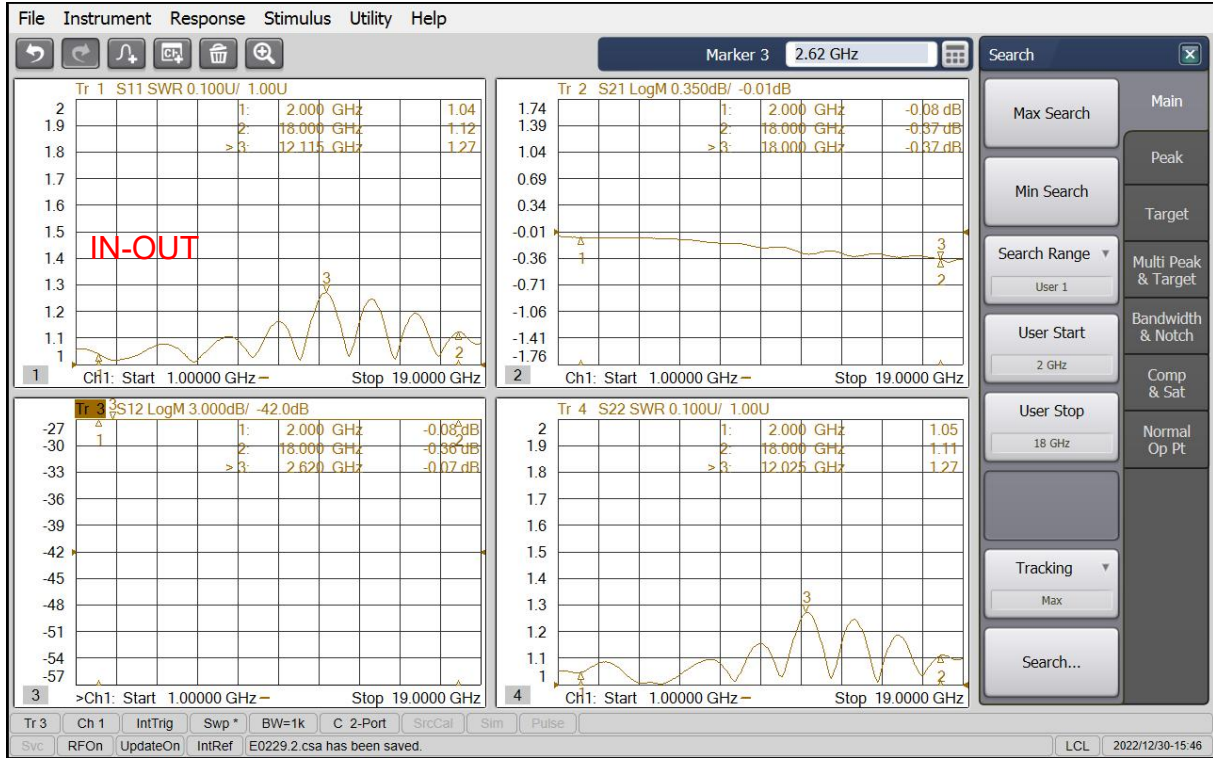

Directional Coupler, 2 to 18 GHz, 30 dB, SMA Female, 20 Watts

Typical Test Data

Directional Coupler, 2 to 18 GHz, 30 dB, SMA Female, 20 Watts