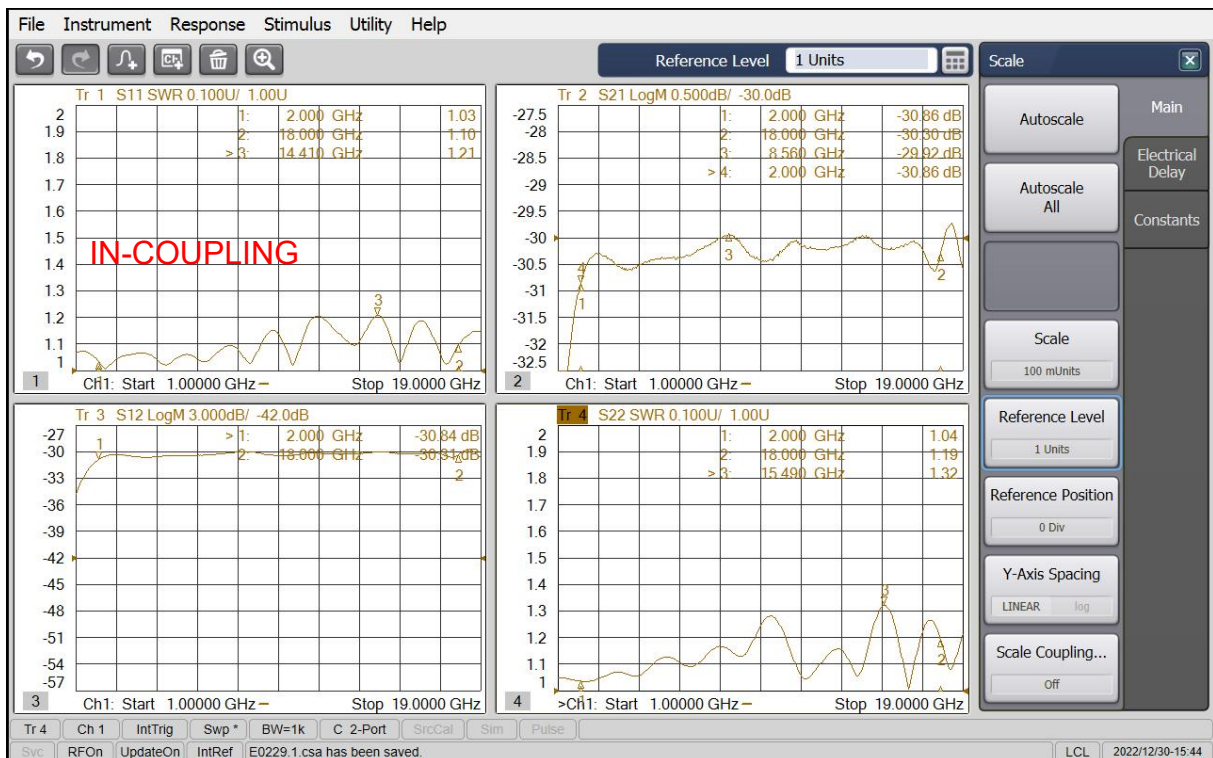

Directional Coupler, 2 to 18 GHz, 30 dB, SMA Female, 20 Watts

Typical Test Data

Directional Coupler, 2 to 18 GHz, 30 dB, SMA Female, 20 Watts